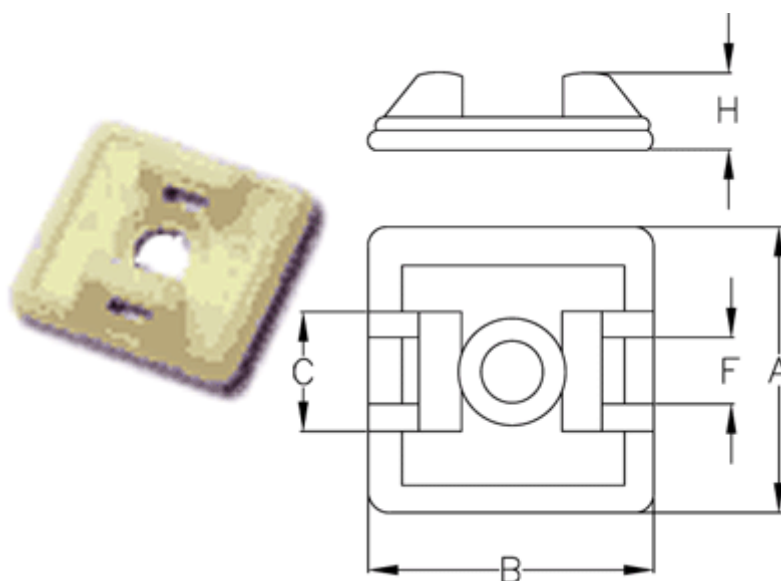

Data Sheet

Article number: 1995429RBE
Description: One way mounting base, Black
Type 5429RBE

Measures

A	= 27
B	= 27
C	= 4.2
F	= 6
H	= 7.4
Quantity	= 100
Width	= 4.8